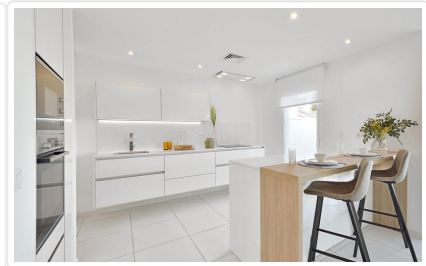

BBLV

Benalmádena

Villas

Type: Villas

Bedrooms: 4

Bathrooms: 4

Benalmádena Ref.: BBLV

Starting from 539,000€

32 luxury homes overlooking the mediterranean sea in an urbanization of thirty two houses. Situated in the heart of Benalmadena and a stone's throw from the sea, international airport, Marbella and the capital of Malaga, considered the cultural capital of the south.

A high standing residential complex designed for you! space, design and comfort combine to create a new concept of life in a secure and safe environment.

Exclusivity and ocean views

Located in one of the most serene areas of the costa del sol, adjacent to a 200.000 square meter natural park of casablanca, and overlooking the mediterranean sea,... is located the residential complex of villas.

Its pristine location offers unparalleled panoramic sea views over the mediterranean and entire Fuengirola bay. Walking distance from the beach, the train station of torremuelle, and the charming town of Benalmadena.

A lifestyle

The Social Club is an ambitious project created and developed by the renowned architectural studio of Villaroel.

The Club is integrated in a privileged space with unobstructed views of the Mediterranean, it includes a gym, leisure areas and space to practice sports.

The Club area also offers an ample infinity pool, a children's pool and abundant vegetation with marvellous sea views.